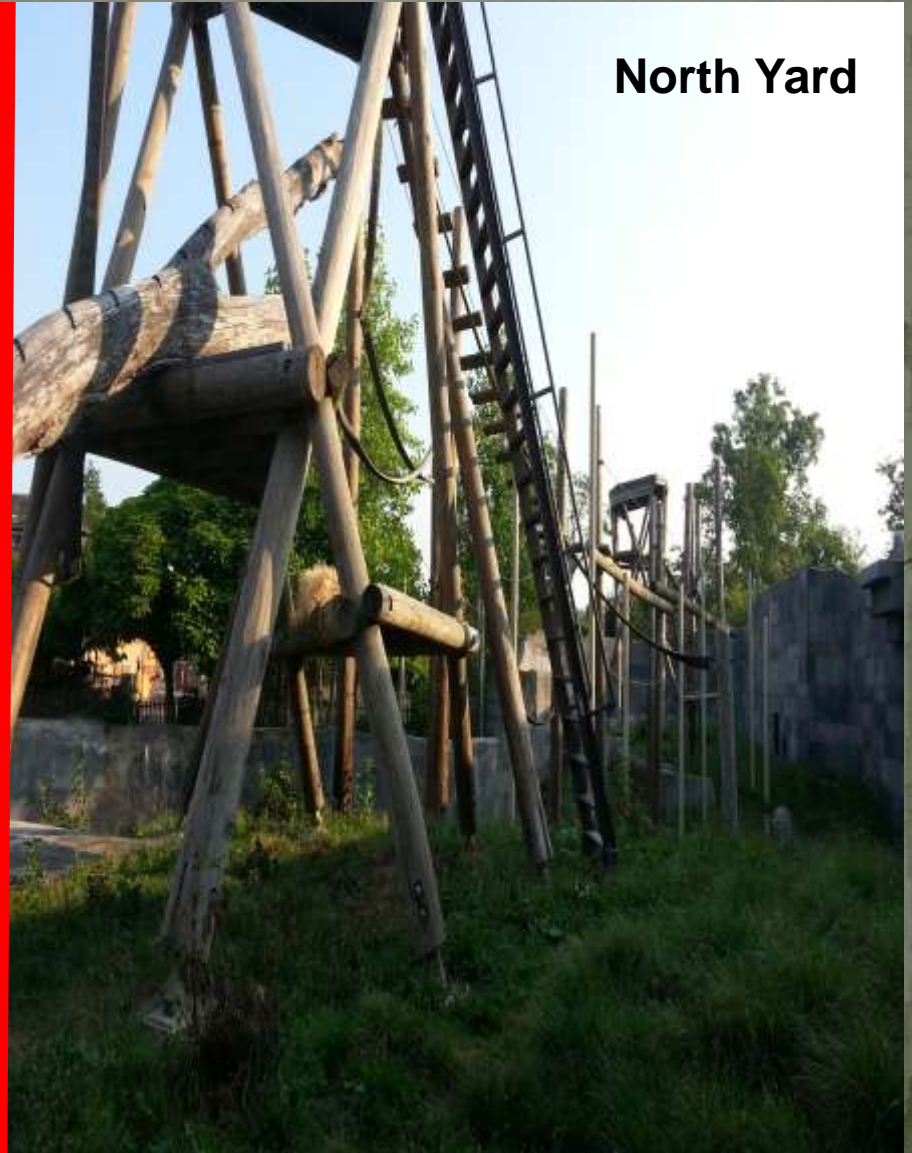

Orangutan Yard

- Large Area
- Tall Structures
- Exhibit Natural Behaviors
- Orangutans Loved the Tall Structures

Behavioral Challenges

- Stayed on Top of the Tower
- Out of Public View Most of the Day
- Needed More Activity / Enrichment
- Wanted to Encourage More Natural Behaviors

Top of North Tower Views

Looking South

Looking Down
at Transfer Chute

Top of North Tower View

Over Looking Neighbor's Yard

View to the Carousel

View from Base of North Tower

**Public
Viewing Area**

Boat Ride

North Tower Yard from Public View

Transfer
Chute
Door

Looking to South Yard

North Yard

Smear Board

- Removable
- Multiple Locations
- Easy to Clean
- Recycled Plastic
- Contents Optional

**Inspector
Arrives**

**Keeper Installing
Smear Board**

**Sampling Begins
!!!**

Enrichment Accomplished !

Structures from Tower to Tower

Cable Bridge from North Tower

Cable Bridge Ground View

Using Removable Fire Hose

Removable Cable Enrichment Devices